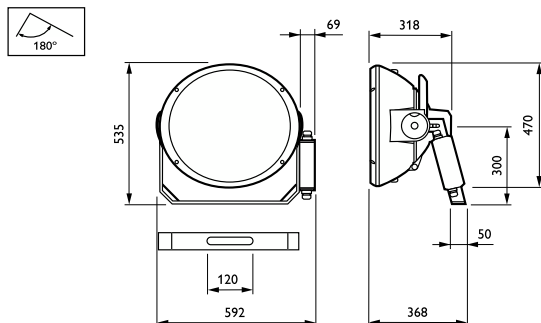

Temperature

Ambient temperature range	-30 to +35 °C
---------------------------	---------------

Controls and Dimming

Dimmable	No
Constant light output	No

Mechanical and Housing

Housing Material	Aluminum
Reflector material	Aluminum
Optic material	Aluminum
Optical cover material	-
Fixation material	Steel
Housing Color	Aluminum
Mounting device	Mounting bracket adjustable

Optical cover shape	-
Optical cover finish	-
Overall height	535 mm
Effective projected area	0.2 m ²

Approval and Application

Ingress protection code	IP65 [Dust penetration-protected, jet-proof]
Mech. impact protection code	IK08 [5 J vandal-protected]
Surge Protection (Common/Differential)	-
Sustainability rating	-
Protection class IEC	Safety class I

Application Conditions

Maximum dim level	Not applicable
-------------------	----------------

Product Data

Order product name	MVF404 MHN-SEH2000W/956 B1 ESI
Full product name	MVF404 MHN-SEH2000W/956 B1 ESI
Full product code	871829159900500
Order code	59900500
Material Nr. (12NC)	910505014218
Numerator - Quantity Per Pack	1
EAN/UPC - Product/Case	8718291599005
Numerator - Packs per outer box	1
EAN/UPC - Case	8718291599005

Dimensional drawing

ArenaVision MVF404