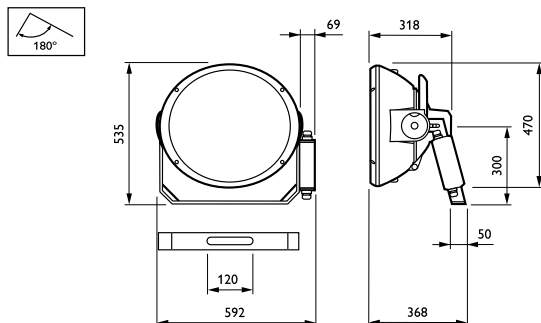

Temperature

Ambient temperature range	-30 to +35 °C
---------------------------	---------------

Controls and Dimming

Dimmable	No
Constant light output	No

Mechanical and Housing

Housing Material	Aluminum
Reflector material	Aluminum
Optic material	Aluminum
Optical cover material	-
Fixation material	Steel
Housing Color	Aluminum
Mounting device	Mounting bracket adjustable

Optical cover shape	-
Optical cover finish	-
Overall height	535 mm
Effective projected area	0.2 m ²

Approval and Application

Ingress protection code	IP65 [Dust penetration-protected, jet-proof]
Mech. impact protection code	IK08 [5 J vandal-protected]
Surge Protection (Common/Differential)	-
Sustainability rating	-
Protection class IEC	Safety class I

Application Conditions

Maximum dim level	Not applicable
-------------------	----------------

Product Data

Order product name	MVF404 MHN-SEH2000W/956 B3 ESI
Full product name	MVF404 MHN-SEH2000W/956 B3 ESI
Full product code	871829159902900
Order code	910505014418
Material Nr. (12NC)	910505014418
Numerator - Quantity Per Pack	1
EAN/UPC - Product/Case	8718291599029
Numerator - Packs per outer box	1
EAN/UPC - Case	8718291599029

Dimensional drawing

ArenaVision MVF404