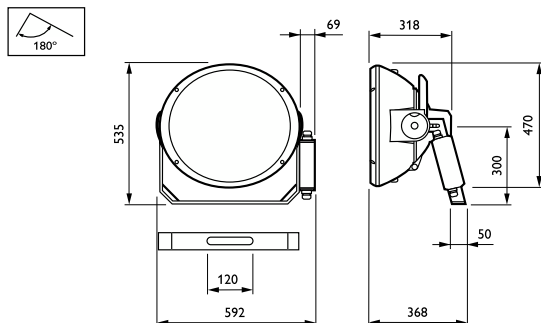

Temperature

Ambient temperature range	-30 to +35 °C
---------------------------	---------------

Controls and Dimming

Dimmable	No
Constant light output	No

Mechanical and Housing

Housing Material	Aluminum
Reflector material	Aluminum
Optic material	Aluminum
Optical cover material	-
Fixation material	Steel
Housing Color	Aluminum
Mounting device	Mounting bracket adjustable

Optical cover shape	-
Optical cover finish	-
Overall height	535 mm
Effective projected area	0.2 m ²

Approval and Application

Ingress protection code	IP65 [Dust penetration-protected, jet-proof]
Mech. impact protection code	IK08 [5 J vandal-protected]
Surge Protection (Common/Differential)	-
Sustainability rating	-
Protection class IEC	Safety class I

Application Conditions

Maximum dim level	Not applicable
-------------------	----------------

Product Data

Order product name	MVF404 MHN-SEH2000W/956 B5 ESI
Full product name	MVF404 MHN-SEH2000W/956 B5 ESI
Full product code	871829159904300
Order code	910505014618
Material Nr. (12NC)	910505014618
Numerator - Quantity Per Pack	1
EAN/UPC - Product/Case	8718291599043
Numerator - Packs per outer box	1
EAN/UPC - Case	8718291599043

Dimensional drawing

ArenaVision MVF404