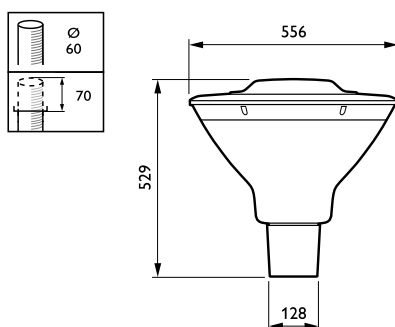

Mechanical and Housing

Housing Material	Aluminum
Reflector material	-
Optic material	Polycarbonate
Optical cover material	Polycarbonate
Fixation material	Aluminum
Housing Color	Grey
Mounting device	Spigot for diameter 60 mm
Optical cover shape	Hemispherical
Optical cover finish	Clear
Overall height	529 mm
Overall diameter	556 mm

Dimensional drawing

CityCharm Cone