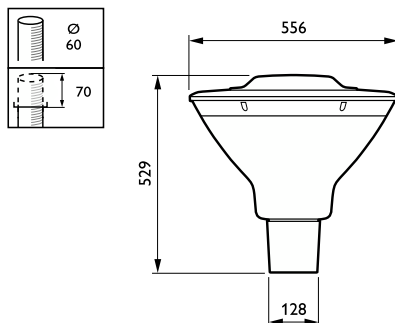

Mechanical and Housing

Housing Material	Aluminum
Reflector material	-
Optic material	Polycarbonate
Optical cover material	Polycarbonate
Fixation material	Aluminum
Housing Color	Grey
Mounting device	Spigot for diameter 60 mm
Optical cover shape	Hemispherical
Optical cover finish	Clear
Overall height	529 mm

Overall diameter	556 mm
Effective projected area	0.1155 m ²

Approval and Application

Ingress protection code	IP66 [Dust penetration-protected, jet-proof]
Mech. impact protection code	IK10 [20 J vandal-resistant]
Surge Protection (Common/Differential)	Luminaire surge protection level until 6 kV differential mode and 8 kV common mode
Protection class IEC	Safety class I
Photobiological risk	Photobiological risk group 1 @200mm to EN62778

Dimensional drawing

CityCharm Cone