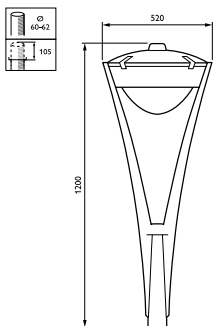

Light Technical	
Upward light output ratio	0.03
Luminous Flux	3,031 lm
Standard tilt angle posttop	0°
Standard tilt angle side entry	0°
Correlated Color Temperature (Nom)	3000 K
Luminous Efficacy (rated) (Nom)	66 lm/W
Color rendering index (CRI)	≥80
Number of light sources	1
Light source color	Warm white
Optical cover type	Polycarbonate bowl/cover
Luminaire light beam spread	360°
Optic type outdoor	Distribution wide

Mechanical and Housing

Housing Material	Aluminum
Reflector material	-
Optic material	Polycarbonate
Optical cover material	Polycarbonate
Fixation material	Aluminum
Housing Color	Grey
Mounting device	Spigot for diameter 60 mm
Optical cover shape	Wide
Optical cover finish	Clear
Overall height	1,200 mm
Overall diameter	520 mm
Effective projected area	0.2 m ²

Dimensional drawing

Thema 2 LED