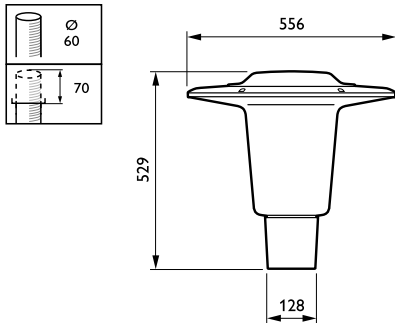

Controls and Dimming

Dimmable	No
----------	----

Mechanical and Housing

Housing material	Aluminum
Reflector material	-
Optic material	Polycarbonate
Optical cover/lens material	Polycarbonate
Fixation material	Aluminum
Mounting device	60 [Spigot for diameter 60 mm]
Optical cover/lens shape	Flat
Optical cover/lens finish	Clear
Torque	25
Overall height	529 mm
Overall diameter	556 mm
Effective projected area	0.1124 m ²
Colour	Gray

CityCharm Cordoba

Dimensional drawing

CityCharm BDS490/491