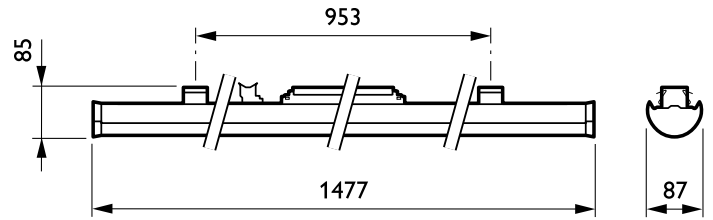

Maxos LED Performer

Чертеж размеров

Maxos LED Performer 4MX900-933

Maxos LED Performer 4MX900-933