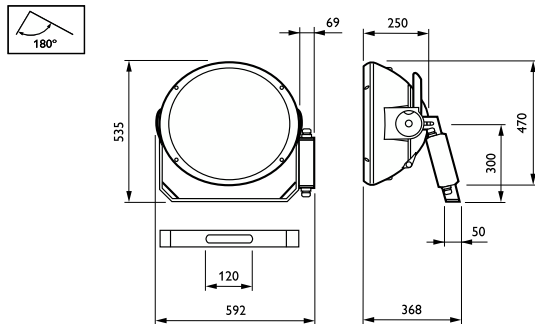

| | |
|--------------------------|-----------------------------|
| Mounting device | Mounting bracket adjustable |
| Optical cover shape | - |
| Optical cover finish | - |
| Overall height | 535 mm |
| Effective projected area | 0.19 m² |

Dimensional drawing

ArenaVision MVF403