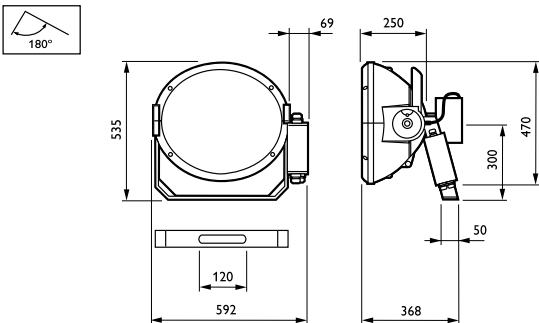

Housing Color	Aluminum
Mounting device	Mounting bracket adjustable
Optical cover shape	-
Optical cover finish	-

Approval and Application

Ingress protection code	IP65 [Dust penetration-protected, jet-proof]
Mech. impact protection code	IK08 [5 J vandal-protected]
Surge Protection (Common/Differential)	-
Protection class IEC	Safety class I

Application Conditions

Maximum dim level	Not applicable
-------------------	----------------

Product Data

Order product name	MVF403 MHN-SA2000W A4 HRE
Full product name	MVF403 MHN-SA2000W A4 HRE
Full product code	871829106940900
Order code	910925431112
Material Nr. (12NC)	910925431112
Numerator - Quantity Per Pack	1
EAN/UPC - Product/Case	8718291069409
Numerator - Packs per outer box	1
EAN/UPC - Case	8718291069409

Dimensional drawing

ArenaVision MVF403