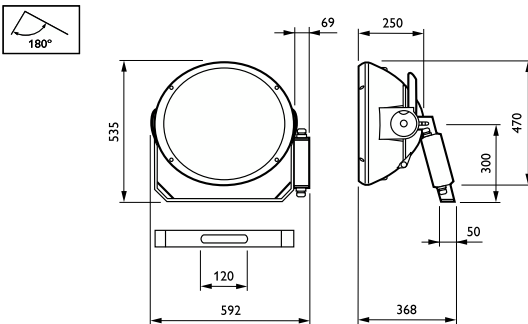

## Mechanical and Housing

Housing Material	Aluminum
Reflector material	Aluminum
Optic material	Aluminum
Optical cover material	-
Fixation material	Steel
Housing Color	Aluminum

Mounting device	Mounting bracket adjustable
Optical cover shape	-
Optical cover finish	-
Overall height	535 mm
Effective projected area	0.19 m <sup>2</sup>

## Dimensional drawing