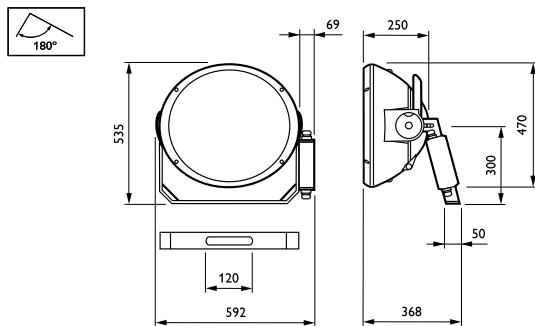

## Mechanical and Housing

Housing Material	Aluminum
Reflector material	Aluminum
Optic material	Aluminum
Optical cover material	-
Fixation material	Steel
Housing Color	Aluminum

Mounting device	Mounting bracket adjustable
Optical cover shape	-
Optical cover finish	-
Overall height	535 mm
Effective projected area	0.19 m <sup>2</sup>

## Dimensional drawing