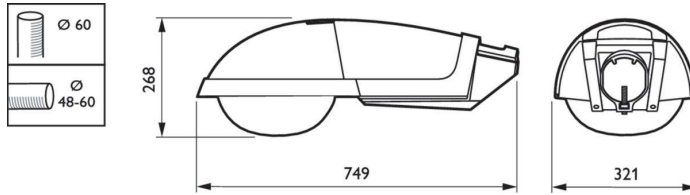

Selenium

SGP340 CDO-TT70W K II OR PC SKD 48/60

SELENIUM, MASTER CityWhite CDO-TT, 70 W, Safety class II, Open CT-POT, Polycarbonate bowl/cover, Universal for diameter 48 to 60 mm

Selenium SGP340 is an efficient, ergonomic road-lighting luminaire. Its simple, rounded form reduces its daytime visual impact, allowing it to integrate into any kind of environment. Selenium incorporates the renowned T-POT reflector for excellent optical performance. Energy savings are possible by means of dimming with a switch or stand-alone Chronosense system (without pilot cable). Selenium is suitable for side-entry or post-top mounting, with a choice of three tilt angles for optimal installation (0, 5, 15°).

Product data

General Information		Optic type outdoor	
Lamp family code	CDO-TT [MASTER CityWhite CDO-TT]	Open CT-POT	
Cap-Base	E27 [E27]	Operating and Electrical	
Gear	CONV [Conventional]	Input Voltage	230 to 240 V
Photocell	-	Power Consumption	70 W
Product family code	SGP340 [SELENIUM]	Mechanical and Housing	
CE mark	Yes	Housing Color	Gray
ENEC mark	-	Mounting device	Universal for diameter 48 to 60 mm
Embedded control	-	Overall height	268 mm
Light Technical		Approval and Application	
Standard tilt angle posttop	5°	Ingress protection code	IP66 [Dust penetration-protected, jet-proof]
Standard tilt angle side entry	0°	Mech. impact protection code	IK08 [5 J vandal-protected]
Number of light sources	1		
Optical cover type	Polycarbonate bowl/cover		

Selenium

Protection class IEC	Safety class II
Product Data	
Order product name	SGP340 CDO-TT70W K II OR PC SKD 48/60
Full product name	SGP340 CDO-TT70W K II OR PC SKD 48/60
Full product code	872790063276700
Order code	910925807312

Material Nr. (12NC)	910925807312
Numerator - Quantity Per Pack	1
EAN/UPC - Product/Case	8727900632767
Numerator - Packs per outer box	1
EAN/UPC - Case	8727900632767

Dimensional drawing

Product

SGP340 CDO-TT70W K II OR PC SKD 48/60