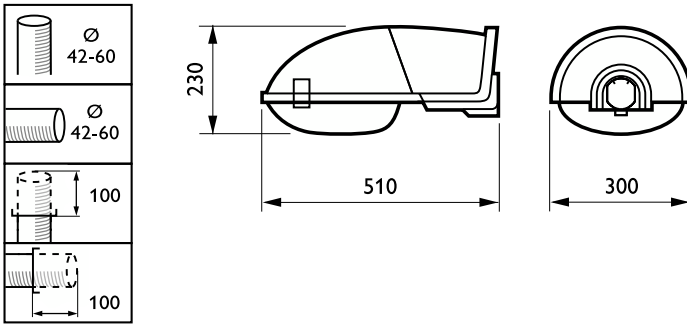

Product data

General information		Product family code	
Number of light sources	1 [1 pc]	SGS101 [MALAGA]	
Lamp family code	SON-TPP [SON-T PIA Plus]	Light technical	
Lamp power	70 W	Standard tilt angle post-top	15°
Cap base	E27 [E27]	Standard tilt angle side entry	15°
Kombipack	Lamp(s) included	Operating and electrical	
Gear	CONV [Conventional]	Input Voltage	230 V (default) or 240 V
Optical cover/lens type	PC [Polycarbonate bowl/cover]	Ignitor	SKD [Digital semi-parallel MK4]
Light regulation	-	Mechanical and housing	
Protection class IEC	Safety class II (II)	Mounting device	42/60 [Universal for diameter 42-60 mm]
CE mark	Yes	Colour	Gray
ENEC mark	ENEC mark	Dimensions (height x width x depth)	NaN x NaN x NaN mm
Optic type outdoor	Moveable reflector with Allen screw		
Photocell	No [-]		

Full product code	872790063460000
Order product name	SGS101 SON-TPP70W K II MR-AS SKD 42/60
EAN/UPC – product	8727900634600

Order code 63460000

SAP numerator – quantity per pack 1

Numerator – packs per outer box 1

SAP material 910925813012

Net Weight (Piece) 4.000 kg

Dimensional drawing

SGS101 SON-TPP70W K II MR-AS SKD 42/60