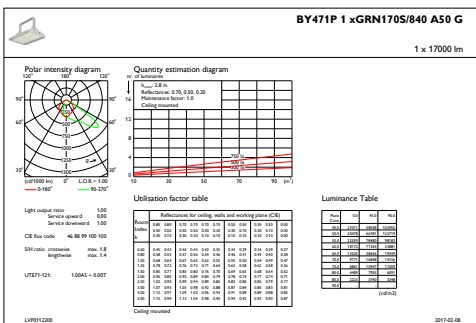

Initial Performance (IEC Compliant)

Initial luminous flux	17000 lm
Luminous flux tolerance	+/-7%
Initial LED luminaire efficacy	155 lm/W
Init. Corr. colour temperature	4000 K
Init. colour rendering index	≥80
Initial chromaticity	(0.38, 0.38) SDCM <3
Initial input power	110 W
Power consumption tolerance	+/-11%

Application Conditions

Ambient temperature range	-30 to +45 °C
Performance ambient temperature Tq	25 °C
Maximum dimming level	10%

Product Data

Full product code	871869634599300
Order product name	BY471P GRN170S/840 PSD A50 G MBW WH SWP
EAN/UPC – product	8718696345993
Order code	34599300
Numerator – quantity per pack	1
Numerator – packs per outer box	1
Material no. (12NC)	910925863186
Net weight (piece)	19.000 kg

GentleSpace gen2

Dimensional drawing

GentleSpace gen2 BY470P-BY473P

Photometric data

IFGU1_BY471P1xGRN170S840A50G

IFPC1_BY471P1xGRN170S840A50G