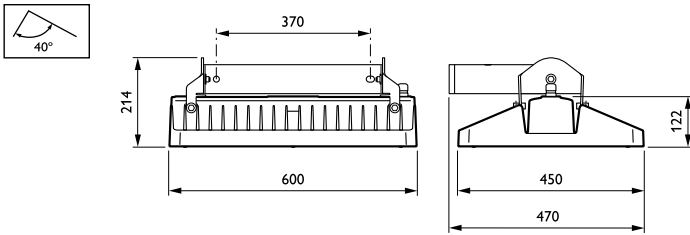

GentleSpace gen2

Dimensional drawing