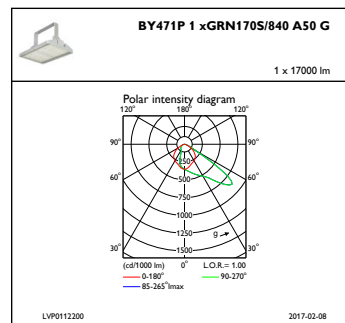

Mechanical and Housing

Housing material	Aluminium
Reflector material	-
Optic material	Acrylate
Optical cover/lens material	Glass
Gear tray material	Steel
Fixation material	Steel
Optical cover/lens finish	Clear
Overall length	600 mm
Overall width	450 mm
Overall height	150 mm
Colour	White

Initial Performance (IEC Compliant)

Initial luminous flux	17000 lm
Luminous flux tolerance	+/-7%
Initial LED luminaire efficacy	155 lm/W
Init. Corr. colour temperature	4000 K
Init. colour rendering index	≥80
Initial chromaticity	(0.38, 0.38) SDCM <3
Initial input power	110 W
Power consumption tolerance	+/-11%

Application Conditions

Ambient temperature range	-30 to +45 °C
Performance ambient temperature Tq	25 °C
Maximum dimming level	10%

Product Data

Full product code	871869634599300
Order product name	BY471P GRN170S/840 PSD A50 G MBW WH SWP
EAN/UPC – product	8718696345993
Order code	34599300
Numerator – quantity per pack	1
Numerator – packs per outer box	1
Material no. (12NC)	910925863186
Net weight (piece)	19.000 kg

GentleSpace gen2

Dimensional drawing

GentleSpace gen2 BY470P-BY473P

Photometric data

IFGU1_BY471P1xGRN170S840A50G

IFPC1_BY471P1xGRN170S840A50G