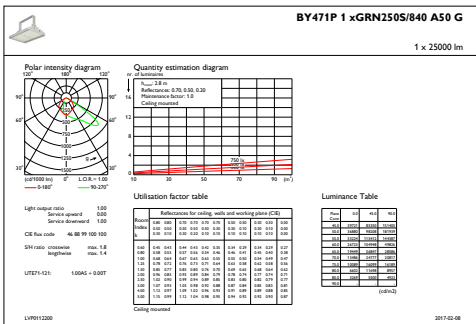

Initial Performance (IEC Compliant)

Initial luminous flux	25000 lm
Luminous flux tolerance	+/-7%
Initial LED luminaire efficacy	152 lm/W
Init. Corr. colour temperature	4000 K
Init. colour rendering index	≥80
Initial chromaticity	(0.38, 0.38) SDCM <3
Initial input power	164 W
Power consumption tolerance	+/-11%

Application Conditions

Ambient temperature range	-30 to +45 °C
Performance ambient temperature Tq	25 °C
Maximum dimming level	10%

Product Data

Full product code	871869634600600
Order product name	BY471P GRN250S/840 PSD A50 G MBW WH SWP
EAN/UPC – product	8718696346006
Order code	34600600
Numerator – quantity per pack	1
Numerator – packs per outer box	1
Material no. (12NC)	910925863187
Net weight (piece)	19.400 kg

GentleSpace gen2

Dimensional drawing

GentleSpace gen2 BY470P-BY473P

Photometric data

IFGU1_BY471P1xGRN250S840A50G

IFPC1_BY471P1xGRN250S840A50G