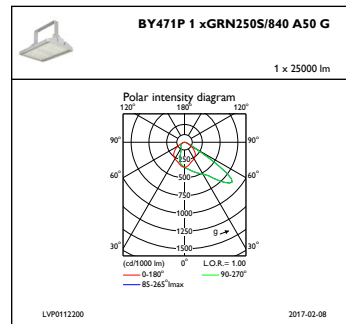

Mechanical and Housing

Housing material	Aluminium
Reflector material	-
Optic material	Acrylate
Optical cover/lens material	Glass
Gear tray material	Steel
Fixation material	Steel
Optical cover/lens finish	Clear
Overall length	600 mm
Overall width	450 mm
Overall height	150 mm
Colour	White

GentleSpace gen2

Dimensional drawing

GentleSpace gen2 BY470P-BY473P

Photometric data

IFGU1_BY471P1xGRN250S840A50G

IFPC1_BY471P1xGRN250S840A50G