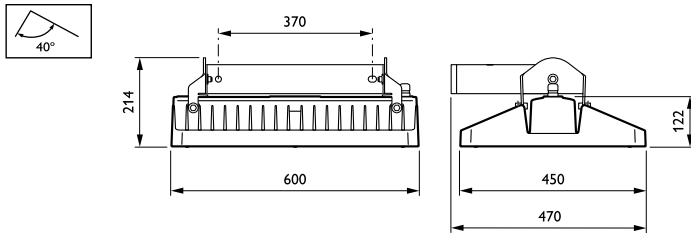

GentleSpace gen2

Dimensional drawing

GentleSpace gen2 BY470P-BY473P