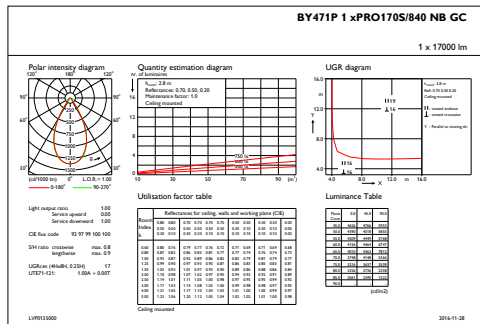

GentleSpace gen2 BY470P-BY473P

Photometric data

IFGU1_BY471P1xPRO170S840NBGC