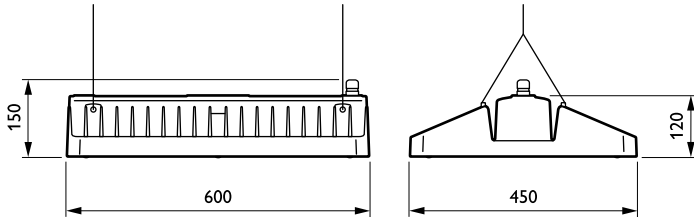

GentleSpace gen2

Dimensional drawing