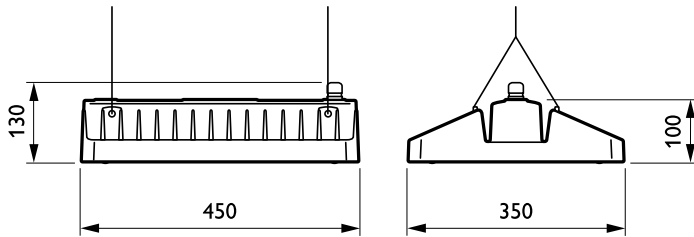

GentleSpace gen2

Dimensional drawing

GentleSpace gen2 BY470P-BY473P