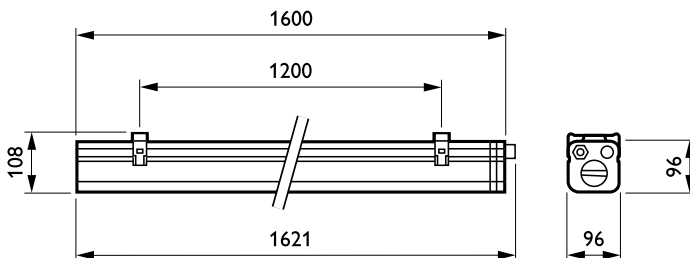

Approval and Application

Ingress protection code	IP66 [Dust penetration-protected, jet-proof]
Mech. impact protection code	IK08 [5 J vandal-protected]

Initial Performance (IEC Compliant)

Initial luminous flux (system flux)	6515 lm
Luminous flux tolerance	+/-7%

Initial LED luminaire efficacy	140 lm/W
Init. Corr. Color Temperature	4000 K
Init. Color Rendering Index	>80
Initial chromaticity	(0.38, 0.38) SDCM <3
Initial input power	46.6 W
Power consumption tolerance	+/-11%

Over Time Performance (IEC Compliant)

Control gear failure rate at median useful life 50000 h	5 %
Control gear failure rate at median useful life 100000 h	10 %
Lumen maintenance at median useful life* 50000 h	L80
Lumen maintenance at median useful life* 100000 h	L70

Application Conditions

Ambient temperature range	-25 to +45 °C
Performance ambient temperature Tq	25 °C
Maximum dim level	1%
Suitable for random switching	Not applicable

Product Data

Full product code	871869638044400
Order product name	WT470X LED64S/840 WB ACWH TC5 L1600
EAN/UPC - Product	8718696380444
Order code	910925863923
Numerator - Quantity Per Pack	1
Numerator - Packs per outer box	1
Material Nr. (12NC)	910925863923
Net Weight (Piece)	3.460 kg

Dimensional drawing

Pacific LED Green Parking WT470X-WT485X