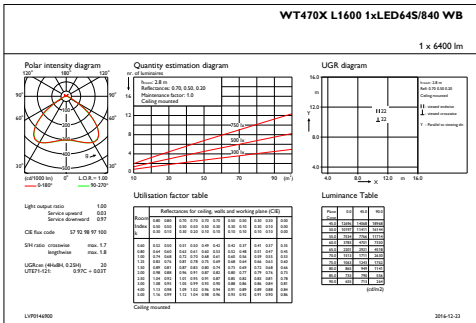

Pacific LED gen4

Photometric data

IFGU1_WT470XL16001xLED64S840WB