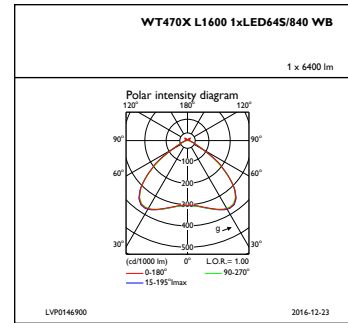

Pacific LED gen4

Photometric data

IFPC1_WT470XL16001xLED64S840WB