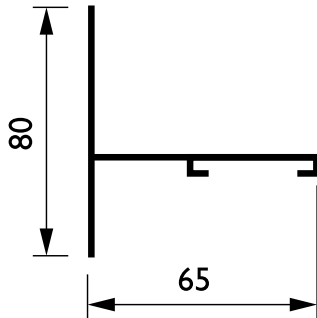

3-circuit Square RCS750

ZRS700 SMS SUSP SET L1500 (SKB34-1)

2-circuit or 3-circuit track - Suspension set simple - Suspension set

The RCS750 3-circuit square track system is made up of a solid aluminum track available in lengths of 1, 2, 3 and 4 m with four electrical conductors. Any given configuration can be created easily: horizontal or vertical, mounted on or in the ceiling, on the wall or on free-standing panels. The system can also be used as a floating structure. All luminaires have a separate power supply and can be switched selectively. They can be moved easily to change the lighting and presentation. In this way, a multifunctional track system can be created for accent lighting as well as for suspending advertising and decorative material. A range of adaptors, power supply connections and mounting accessories is also available.

Product data

General Information	
Type description	Suspension set
Suspension accessories	Suspension set simple
Mechanical accessories	-
Accessory color	-
Operating and Electrical	
Electrical accessories	-
Circuit	2-circuit or 3-circuit track

Mechanical and Housing	
Dimensions (Height x Width x Depth)	NaN x NaN x NaN mm (NaN x NaN x NaN in)
Product Data	
Full product code	871155914988299
Order product name	ZRS700 SMS SUSP SET L1500 (SKB34-1)
EAN/UPC - Product	8711559149882
Order code	910930009918
Numerator - Quantity Per Pack	1
Numerator - Packs per outer box	10
Material Nr. (12NC)	910930009918
Net Weight (Piece)	0.030 kg

3-circuit Square RCS750

Dimensional drawing

2-circuit square acc. ZRS700