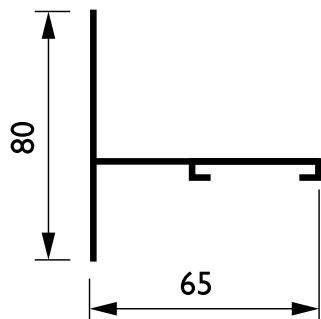

3-circuit Square RCS750

ZRS700 SMS SUSP SET L1500 (SKB34-1)

2-circuit or 3-circuit track - Suspension set simple - SUSPENSION SET

The RCS750 3-circuit square track system is made up of a solid aluminum track available in lengths of 1, 2, 3 and 4 m with four electrical conductors. Any given configuration can be created easily: horizontal or vertical, mounted on or in the ceiling, on the wall or on free-standing panels. The system can also be used as a floating structure. All luminaires have a separate power supply and can be switched selectively. They can be moved easily to change the lighting and presentation. In this way, a multifunctional track system can be created for accent lighting as well as for suspending advertising and decorative material. A range of adaptors, power supply connections and mounting accessories is also available.

Product data

| General Information | |
|--------------------------|---------------------------------------|
| Type description | SUSPENSION SET |
| Suspension accessories | SMS [Suspension set simple] |
| Mechanical accessories | No [-] |
| Accessory color | - |
| Operating and Electrical | |
| Electrical accessories | No [-] |
| Circuit | 2C/3C [2-circuit or 3-circuit track] |

| Product Data | |
|---------------------------------|-------------------------------------|
| Order product name | ZRS700 SMS SUSP SET L1500 (SKB34-1) |
| EAN/UPC - Product | 8711559149882 |
| Order code | 910930009918 |
| Numerator - Quantity Per Pack | 1 |
| Numerator - Packs per outer box | 10 |
| Material Nr. (12NC) | 910930009918 |
| Net Weight (Piece) | 0.030 kg |

3-circuit Square RCS750

Dimensional drawing

2-circuit square acc. ZRS700