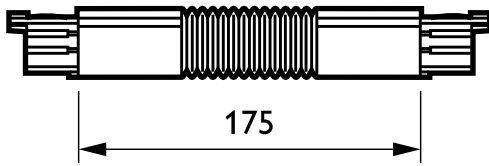

3-circuit Square RCS750

Dimensional drawing

3-circuit square acc. ZRS750