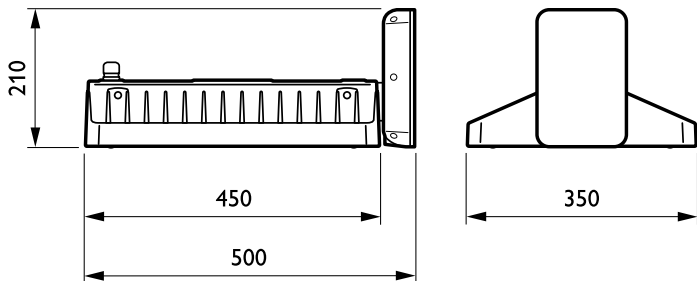

Dimmable	Yes
----------	-----

Mechanical and Housing

Housing material	Aluminium
Reflector material	-
Optic material	Acrylate
Optical cover/lens material	Glass
Fixation material	Stainless steel
Optical cover/lens finish	Clear
Overall length	502 mm
Overall width	350 mm
Overall height	211 mm
Colour	Silver

Application Conditions

Ambient temperature range	-20 to +45 °C
Performance ambient temperature Tq	25 °C
Maximum dimming level	10%

Product Data

Full product code	871869632135500
Order product name	BY470X GRN130S/840 HRO GC ACW SI
EAN/UPC – product	8718696321355
Order code	32135500
Numerator – quantity per pack	1
Numerator – packs per outer box	1
Material no. (12NC)	910930205893
Net weight (piece)	9.800 kg

GentleSpace Green Warehouse system

Dimensional drawing

GentleSpace Warehouse system BY470X/BY471X