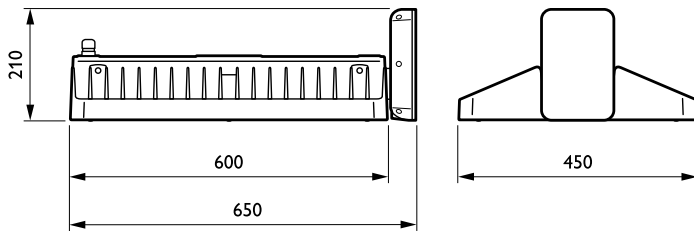

Dimmable	Yes
----------	-----

Mechanical and Housing

Housing material	Aluminium
Reflector material	-
Optic material	Acrylate
Optical cover/lens material	Glass
Fixation material	Stainless steel
Optical cover/lens finish	Clear
Overall length	647 mm
Overall width	450 mm
Overall height	211 mm
Colour	Silver

GentleSpace Green Warehouse system

Dimensional drawing

GentleSpace Warehouse system BY470X/BY471X