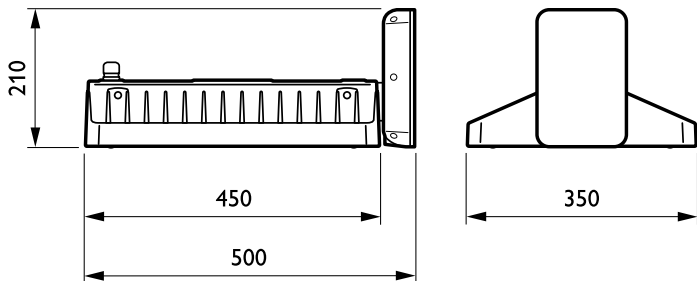

GentleSpace Green Warehouse system

Dimensional drawing

GentleSpace Warehouse system BY470X/BY471X