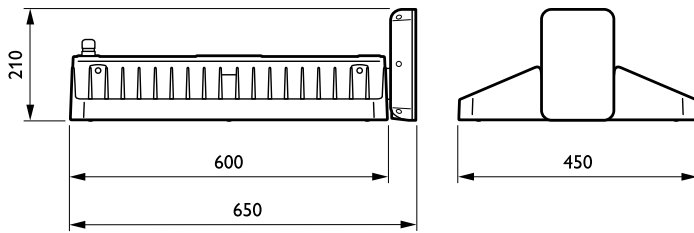

GentleSpace Green Warehouse system

Dimensional drawing

GentleSpace Warehouse system BY470X/BY471X