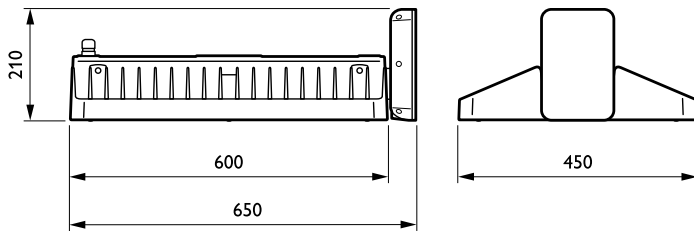

GentleSpace Green Warehouse system

Dimensional drawing

GentleSpace Warehouse system BY470X/BY471X