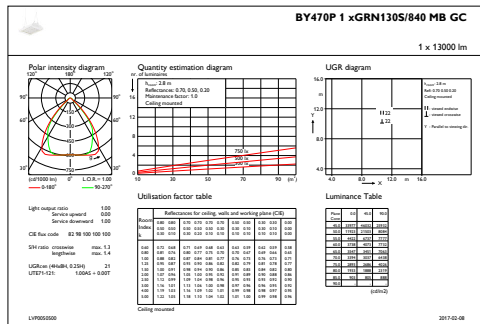

GentleSpace gen2 BY470P-BY473P

Photometric data

IFGU1_BY470P1xGRN130S840MBGC