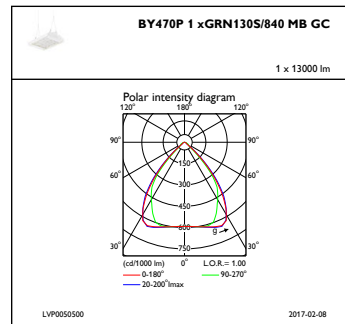

IFPC1_BY470P1xGRN130S840MBGC