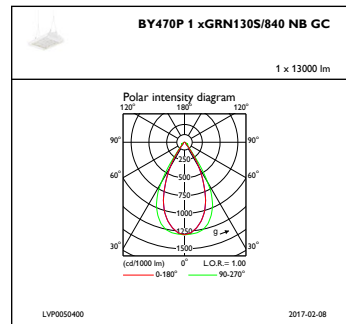

Mechanical and Housing

Housing material	Aluminum
Reflector material	-
Optic material	Acrylate
Optical cover/lens material	Glass
Gear tray material	Steel
Fixation material	Stainless steel
Optical cover/lens finish	Clear
Overall length	450 mm
Overall width	350 mm
Overall height	130 mm
Colour	Silver
Dimensions (height x width x depth)	130 x 350 x 450 mm (5.1 x 13.8 x 17.7 in)

Initial Performance (IEC Compliant)

Initial luminous flux	13000 lm
Luminous flux tolerance	+/-7%
Initial LED luminaire efficacy	149 lm/W
Init. Corr. Colour Temperature	4000 K
Init. colour rendering index	≥80
Initial chromaticity	(0.38, 0.38) SDCM <3
Initial input power	87 W
Power consumption tolerance	+/-11%

Application Conditions

Ambient temperature range	-30 to +45 °C
Performance ambient temperature Tq	25 °C
Maximum dimming level	10%
Suitable for random switching	No

Product Data

Full product code	871869632182900
Order product name	BY470P GRN130S/840 PSD NB GC SI
EAN/UPC – product	8718696321829
Order code	32182900
Numerator – quantity per pack	1
Numerator – packs per outer box	1
Material no. (12NC)	910930205941
Net weight (piece)	9.300 kg

GentleSpace gen2

Dimensional drawing

GentleSpace gen2 BY470P-BY473P

Photometric data

IFGU1_BY470P1xGRN130S840NBGC

IFPC1_BY470P1xGRN130S840NBGC