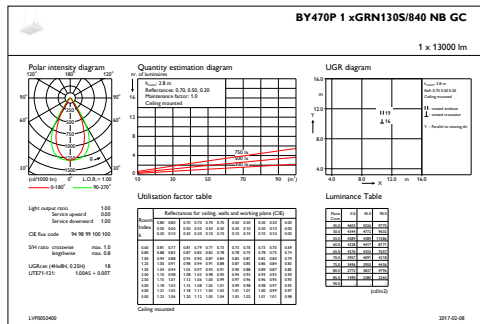

Application Conditions

Ambient temperature range	-30 to +45 °C
Performance ambient temperature Tq	25 °C
Maximum dimming level	10%
Suitable for random switching	No

Product Data

Full product code	871869632182900
Order product name	BY470P GRN130S/840 PSD NB GC SI
EAN/UPC – product	8718696321829
Order code	32182900
Numerator – quantity per pack	1
Numerator – packs per outer box	1
Material no. (12NC)	910930205941
Net weight (piece)	9.300 kg

GentleSpace gen2

Dimensional drawing

GentleSpace gen2 BY470P-BY473P

Photometric data

IFGU1_BY470P1xGRN130S840NBGC

IFPC1_BY470P1xGRN130S840NBGC