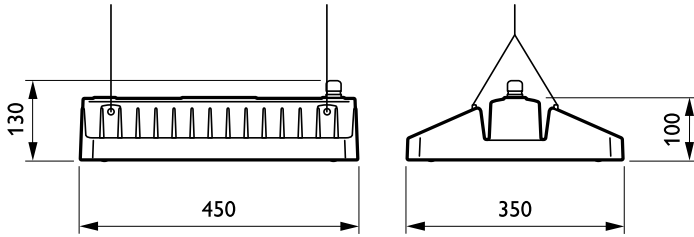

GentleSpace gen2

Dimensional drawing