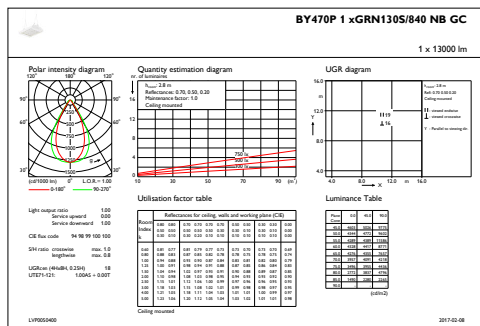

GentleSpace gen2 BY470P-BY473P

Photometric data

IFGU1_BY470P1xGRN130S840NBGC