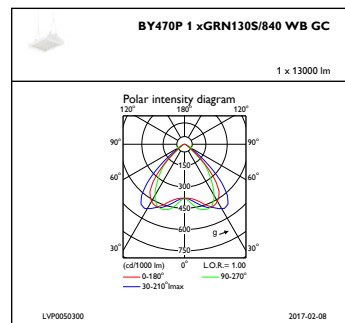

Mechanical and Housing

Housing material	Aluminum
Reflector material	-
Optic material	Acrylate
Optical cover/lens material	Glass
Gear tray material	Steel
Fixation material	Steel
Optical cover/lens finish	Clear
Overall length	450 mm
Overall width	350 mm
Overall height	130 mm
Colour	Silver
Dimensions (height x width x depth)	130 x 350 x 450 mm (5.1 x 13.8 x 17.7 in)

Initial Performance (IEC Compliant)

Initial luminous flux	13000 lm
Luminous flux tolerance	+/-7%
Initial LED luminaire efficacy	149 lm/W
Init. Corr. Colour Temperature	4000 K
Init. colour rendering index	≥80
Initial chromaticity	(0.38, 0.38) SDCM <3
Initial input power	87 W
Power consumption tolerance	+/-11%

Application Conditions

Ambient temperature range	-30 to +45 °C
Performance ambient temperature Tq	25 °C
Maximum dimming level	10%
Suitable for random switching	No

Product Data

Full product code	871869632184300
Order product name	BY470P GRN130S/840 PSD WB GC BR SI
EAN/UPC – product	8718696321843
Order code	32184300
Numerator – quantity per pack	1
Numerator – packs per outer box	1
Material no. (12NC)	910930205943
Net weight (piece)	11.100 kg

GentleSpace gen2

Dimensional drawing

GentleSpace gen2 BY470P-BY473P

Photometric data

IFGU1_BY470P1xGRN130S840WBGC

IFPC1_BY470P1xGRN130S840WBGC