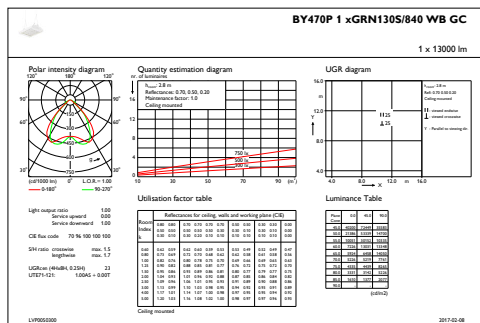

Initial Performance (IEC Compliant)

Initial luminous flux	13000 lm
Luminous flux tolerance	+/-7%
Initial LED luminaire efficacy	149 lm/W
Init. Corr. Colour Temperature	4000 K
Init. colour rendering index	≥80
Initial chromaticity	(0.38, 0.38) SDCM <3
Initial input power	87 W
Power consumption tolerance	+/-11%

Application Conditions

Ambient temperature range	-30 to +45 °C
Performance ambient temperature Tq	25 °C
Maximum dimming level	10%
Suitable for random switching	No

Product Data

Full product code	871869632184300
Order product name	BY470P GRN130S/840 PSD WB GC BR SI
EAN/UPC – product	8718696321843
Order code	32184300
Numerator – quantity per pack	1
Numerator – packs per outer box	1
Material no. (12NC)	910930205943
Net weight (piece)	11.100 kg

GentleSpace gen2

Dimensional drawing

GentleSpace gen2 BY470P-BY473P

Photometric data

IFGU1_BY470P1xGRN130S840WBGC

IFPC1_BY470P1xGRN130S840WBGC