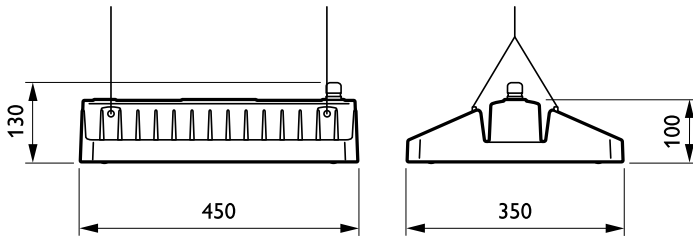

Mechanical and Housing

Housing material	Aluminum
Reflector material	-
Optic material	Acrylate
Optical cover/lens material	Glass
Gear tray material	Steel
Fixation material	Steel
Optical cover/lens finish	Clear
Overall length	450 mm
Overall width	350 mm
Overall height	130 mm
Colour	Silver
Dimensions (height x width x depth)	130 x 350 x 450 mm (5.1 x 13.8 x 17.7 in)

Application Conditions

Ambient temperature range	-30 to +45 °C
Performance ambient temperature Tq	25 °C
Maximum dimming level	10%
Suitable for random switching	No

Product Data

Full product code	871869632184300
Order product name	BY470P GRN130S/840 PSD WB GC BR SI
EAN/UPC – product	8718696321843
Order code	32184300
Numerator – quantity per pack	1
Numerator – packs per outer box	1
Material no. (12NC)	910930205943
Net weight (piece)	11.100 kg

GentleSpace gen2

Dimensional drawing

GentleSpace gen2 BY470P-BY473P

Photometric data

IFGU1_BY470P1xGRN130S840WBGC

IFPC1_BY470P1xGRN130S840WBGC