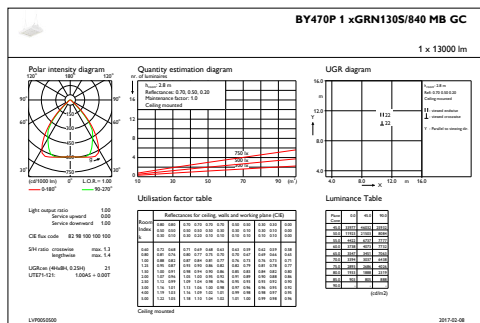

Initial Performance (IEC Compliant)

Initial luminous flux	13000 lm
Luminous flux tolerance	+/-7%
Initial LED luminaire efficacy	149 lm/W
Init. Corr. Colour Temperature	4000 K
Init. colour rendering index	≥80
Initial chromaticity	(0.38, 0.38) SDCM <3
Initial input power	87 W
Power consumption tolerance	+/-11%

Application Conditions

Ambient temperature range	-30 to +45 °C
Performance ambient temperature Tq	25 °C
Maximum dimming level	10%
Suitable for random switching	No

Product Data

Full product code	871869632185000
Order product name	BY470P GRN130S/840 PSD MB GC BR SI
EAN/UPC – product	8718696321850
Order code	32185000
Numerator – quantity per pack	1
Numerator – packs per outer box	1
Material no. (12NC)	910930205944
Net weight (piece)	11.100 kg

GentleSpace gen2

Dimensional drawing

GentleSpace gen2 BY470P-BY473P

Photometric data

IFGU1_BY470P1xGRN130S840MBGC

IFPC1_BY470P1xGRN130S840MBGC