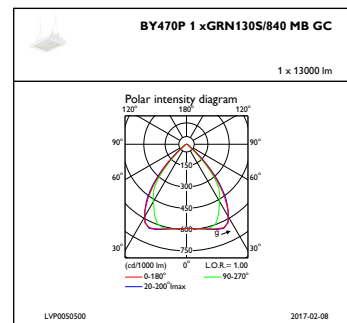

Product data

General Information			
Number of light sources	8 [8 pcs]	Embedded control	No [-]
Lamp family code	GRN130S [LED GreenLine system flux 13000 lm]	Control interface	DALI
Beam angle of light source	114 °	Connection	CE [External connector]
Light source colour	840 neutral white	Cable	Cord with plug Wieland/Adels compatible 5-pole
Cap base	- [-]	Protection class IEC	Safety class I (I)
Light source replaceable	Yes	Mounting	BR [Bracket]
Number of gear units	1 unit	Coating	-
Gear	EB [Electronic]	Glow-wire test	850/5 [Temperature 850 °C, duration 5 s]
Driver/power unit/transformer	PSD [Power supply unit with DALI interface]	Flammability mark	D [For mounting on easily flammable surfaces]
Driver included	Yes	CE mark	CE mark
Optic type	MB [Medium beam]	ENEC mark	ENEC mark
Optical cover/lens type	GC [Clear glass]	Ball impact resistance mark	Ball Impact Resistance mark
Luminaire light beam spread	40° x 40°	Design award-winner marking	Design Award Winner 2014

Mechanical and Housing

Housing material	Aluminum
Reflector material	-
Optic material	Acrylate
Optical cover/lens material	Glass
Gear tray material	Steel
Fixation material	Steel
Optical cover/lens finish	Clear
Overall length	450 mm
Overall width	350 mm
Overall height	130 mm
Colour	Silver
Dimensions (height x width x depth)	130 x 350 x 450 mm (5.1 x 13.8 x 17.7 in)

Initial Performance (IEC Compliant)

Initial luminous flux	13000 lm
Luminous flux tolerance	+/-7%
Initial LED luminaire efficacy	149 lm/W
Init. Corr. Colour Temperature	4000 K
Init. colour rendering index	≥80
Initial chromaticity	(0.38, 0.38) SDCM <3
Initial input power	87 W
Power consumption tolerance	+/-11%

GentleSpace gen2

Dimensional drawing

GentleSpace gen2 BY470P-BY473P

Photometric data

IFGU1_BY470P1xGRN130S840MBGC

IFPC1_BY470P1xGRN130S840MBGC