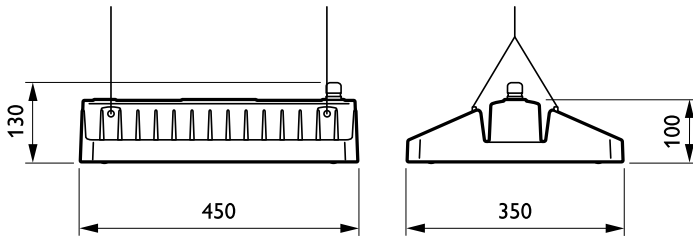

Mechanical and Housing

Housing material	Aluminum
Reflector material	-
Optic material	Acrylate
Optical cover/lens material	Glass
Gear tray material	Steel
Fixation material	Steel
Optical cover/lens finish	Clear
Overall length	450 mm
Overall width	350 mm
Overall height	130 mm
Colour	Silver
Dimensions (height x width x depth)	130 x 350 x 450 mm (5.1 x 13.8 x 17.7 in)

GentleSpace gen2

Dimensional drawing

GentleSpace gen2 BY470P-BY473P

Photometric data

IFGU1_BY470P1xGRN130S840MBGC

IFPC1_BY470P1xGRN130S840MBGC