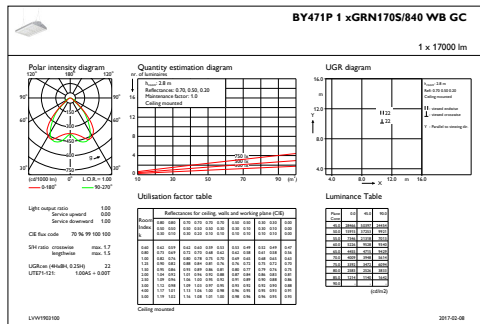

GentleSpace gen2 BY470P-BY473P

Photometric data

IFGU1_BY471P1xGRN170S840WBGC