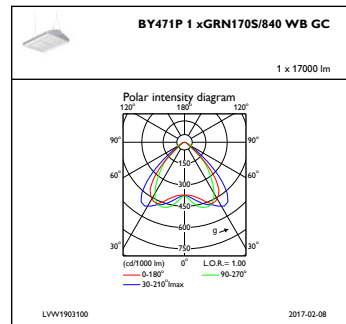

IFPC1_BY471P1xGRN170S840WBGC