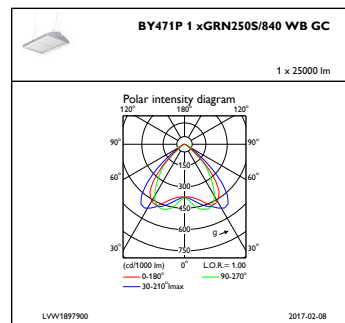

GentleSpace gen2 BY470P-BY473P

Photometric data