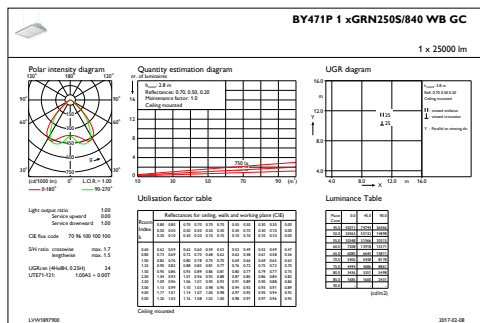

GentleSpace gen2 BY470P-BY473P

Photometric data