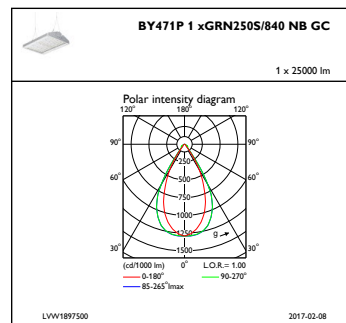

GentleSpace gen2 BY470P-BY473P

Photometric data