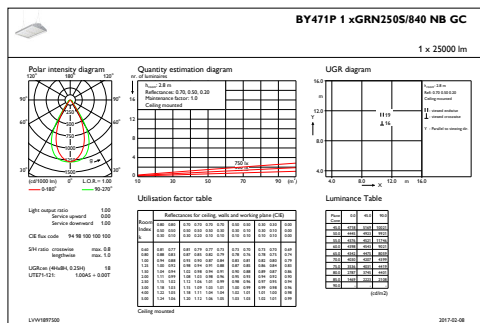

GentleSpace gen2 BY470P-BY473P

Photometric data