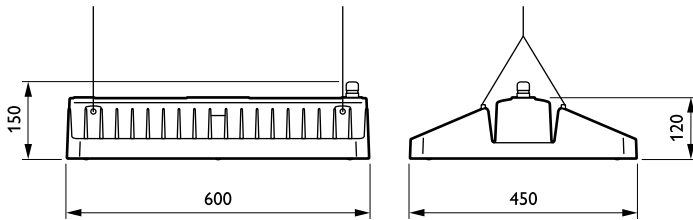

### Mechanical and Housing

Housing material	Aluminium
Reflector material	-
Optic material	Acrylate
Optical cover/lens material	Glass
Gear tray material	Steel
Fixation material	Steel
Optical cover/lens finish	Clear
Overall length	600 mm
Overall width	450 mm
Overall height	150 mm
Colour	Silver

## Dimensional drawing