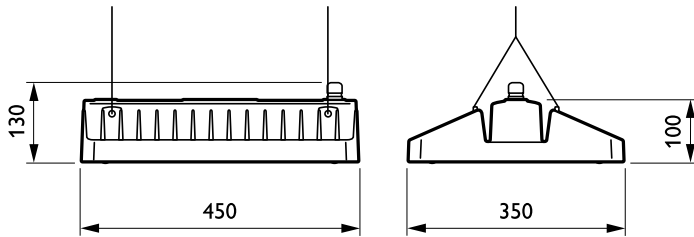

Mechanical and Housing

Housing material	Aluminium
Reflector material	-
Optic material	Acrylate
Optical cover/lens material	Polymethyl methacrylate
Gear tray material	Steel
Fixation material	Steel
Optical cover/lens finish	Clear
Overall length	450 mm
Overall width	350 mm
Overall height	130 mm
Colour	Silver

GentleSpace gen2

Dimensional drawing

GentleSpace gen2 BY470P-BY473P