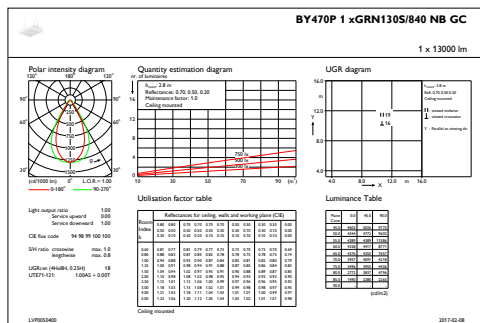

Initial Performance (IEC Compliant)

Initial luminous flux	13000 lm
Luminous flux tolerance	+/-7%
Initial LED luminaire efficacy	149 lm/W
Init. Corr. Colour Temperature	4000 K
Init. colour rendering index	≥80
Initial chromaticity	(0.38, 0.38) SDCM <3
Initial input power	87 W
Power consumption tolerance	+/-11%

Application Conditions

Ambient temperature range	-30 to +45 °C
Performance ambient temperature Tq	25 °C
Maximum dimming level	10%
Suitable for random switching	No

Product Data

Full product code	871869632230700
Order product name	BY470P GRN130S/840 PSD NB GC WH
EAN/UPC – product	8718696322307
Order code	32230700
Numerator – quantity per pack	1
Numerator – packs per outer box	1
Material no. (12NC)	910930205989
Net weight (piece)	9.300 kg

GentleSpace gen2

Dimensional drawing

GentleSpace gen2 BY470P-BY473P

Photometric data

IFGU1_BY470P1xGRN130S840NBGC

IFPC1_BY470P1xGRN130S840NBGC