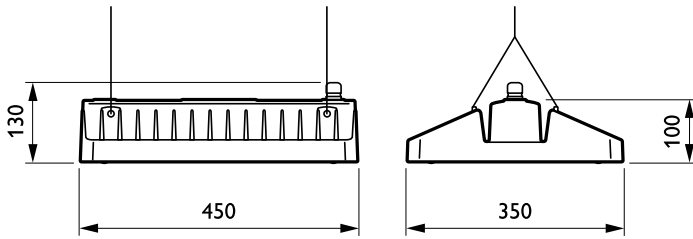

Mechanical and Housing

Housing material	Aluminum
Reflector material	-
Optic material	Acrylate
Optical cover/lens material	Glass
Gear tray material	Steel
Fixation material	Stainless steel
Optical cover/lens finish	Clear
Overall length	450 mm
Overall width	350 mm
Overall height	130 mm
Colour	White
Dimensions (height x width x depth)	130 x 350 x 450 mm (5.1 x 13.8 x 17.7 in)

Application Conditions

Ambient temperature range	-30 to +45 °C
Performance ambient temperature Tq	25 °C
Maximum dimming level	10%
Suitable for random switching	No

Product Data

Full product code	871869632230700
Order product name	BY470P GRN130S/840 PSD NB GC WH
EAN/UPC – product	8718696322307
Order code	32230700
Numerator – quantity per pack	1
Numerator – packs per outer box	1
Material no. (12NC)	910930205989
Net weight (piece)	9.300 kg

GentleSpace gen2

Dimensional drawing

GentleSpace gen2 BY470P-BY473P

Photometric data

IFGU1_BY470P1xGRN130S840NBGC

IFPC1_BY470P1xGRN130S840NBGC