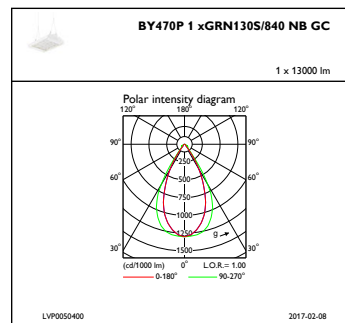

Mechanical and Housing

Housing material	Aluminum
Reflector material	-
Optic material	Acrylate
Optical cover/lens material	Glass
Gear tray material	Steel
Fixation material	Stainless steel
Optical cover/lens finish	Clear
Overall length	450 mm
Overall width	350 mm
Overall height	130 mm
Colour	White
Dimensions (height x width x depth)	130 x 350 x 450 mm (5.1 x 13.8 x 17.7 in)

Initial Performance (IEC Compliant)

Initial luminous flux	13000 lm
Luminous flux tolerance	+/-7%
Initial LED luminaire efficacy	149 lm/W
Init. Corr. Colour Temperature	4000 K
Init. colour rendering index	≥80
Initial chromaticity	(0.38, 0.38) SDCM <3
Initial input power	87 W
Power consumption tolerance	+/-11%

Application Conditions

Ambient temperature range	-30 to +45 °C
Performance ambient temperature Tq	25 °C
Maximum dimming level	10%
Suitable for random switching	No

Product Data

Full product code	871869632230700
Order product name	BY470P GRN130S/840 PSD NB GC WH
EAN/UPC – product	8718696322307
Order code	32230700
Numerator – quantity per pack	1
Numerator – packs per outer box	1
Material no. (12NC)	910930205989
Net weight (piece)	9.300 kg

GentleSpace gen2

Dimensional drawing

GentleSpace gen2 BY470P-BY473P

Photometric data

IFGU1_BY470P1xGRN130S840NBGC

IFPC1_BY470P1xGRN130S840NBGC