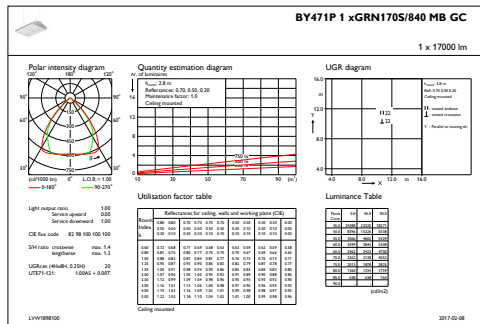

GentleSpace gen2 BY470P-BY473P

Photometric data