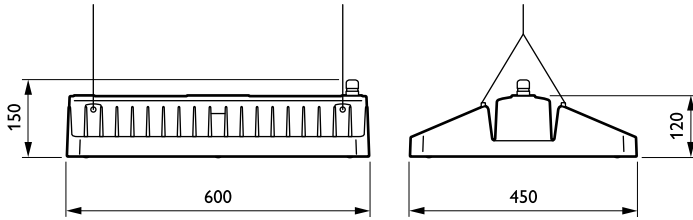

### Mechanical and Housing

Housing material	Aluminum
Reflector material	-
Optic material	Acrylate
Optical cover/lens material	Glass
Gear tray material	Steel
Fixation material	Steel
Optical cover/lens finish	Clear
Overall length	600 mm
Overall width	450 mm
Overall height	150 mm
Colour	White
Dimensions (height x width x depth)	150 x 450 x 600 mm (5.9 x 17.7 x 23.6 in)

## Dimensional drawing