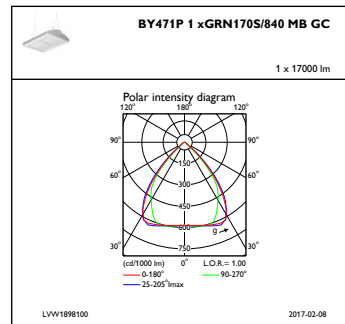

GentleSpace gen2 BY470P-BY473P

Photometric data