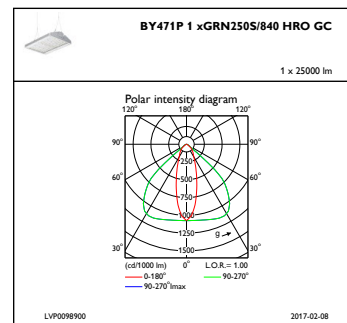

IFPC1_BY471P1xGRN250S840HROGC