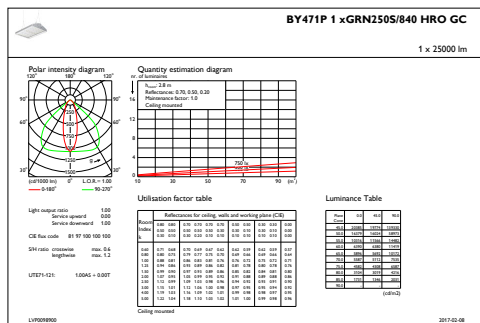

GentleSpace gen2 BY470P-BY473P

Photometric data

IFGU1_BY471P1xGRN250S840HROGC