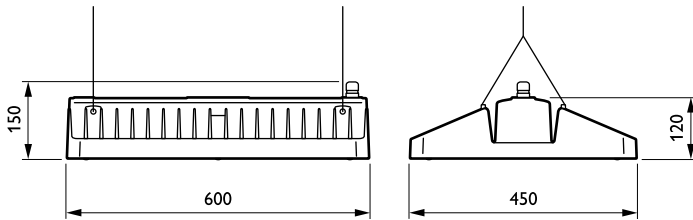

### Mechanical and Housing

Housing material	Aluminum
Reflector material	-
Optic material	Acrylate
Optical cover/lens material	Glass
Gear tray material	Steel
Fixation material	Steel
Optical cover/lens finish	Clear
Overall length	600 mm
Overall width	450 mm
Overall height	150 mm
Colour	White
Dimensions (height x width x depth)	150 x 450 x 600 mm (5.9 x 17.7 x 23.6 in)

## Dimensional drawing