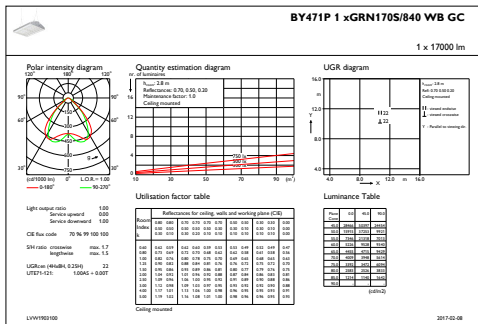

GentleSpace gen2

Dimensional drawing

GentleSpace gen2 BY470P-BY473P

Photometric data

IFGU1_BY471P1xGRN170S840WBGC

IFPC1_BY471P1xGRN170S840WBGC