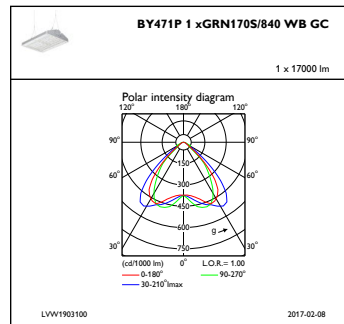

Mechanical and Housing

Housing material	Aluminium
Reflector material	-
Optic material	Acrylate
Optical cover/lens material	Glass
Gear tray material	Steel
Fixation material	Steel
Optical cover/lens finish	Clear
Overall length	600 mm
Overall width	450 mm
Overall height	150 mm
Colour	White

Initial Performance (IEC Compliant)

Initial luminous flux	17000 lm
Luminous flux tolerance	+/-7%
Initial LED luminaire efficacy	155 lm/W
Init. Corr. colour temperature	4000 K
Init. colour rendering index	≥80
Initial chromaticity	(0.38, 0.38) SDCM <3
Initial input power	110 W
Power consumption tolerance	+/-11%

Application Conditions

Ambient temperature range	-30 to +45 °C
Performance ambient temperature Tq	25 °C
Maximum dimming level	10%
Suitable for random switching	No

Product Data

Full product code	871869632252900
Order product name	BY471P GRN170S/840 PSD WB GC BR WH SWP
EAN/UPC – product	8718696322529
Order code	32252900
Numerator – quantity per pack	1
Numerator – packs per outer box	1
Material no. (12NC)	910930206012
Net weight (piece)	17.000 kg

GentleSpace gen2

Dimensional drawing

GentleSpace gen2 BY470P-BY473P

Photometric data

IFGU1_BY471P1xGRN170S840WBGC

IFPC1_BY471P1xGRN170S840WBGC