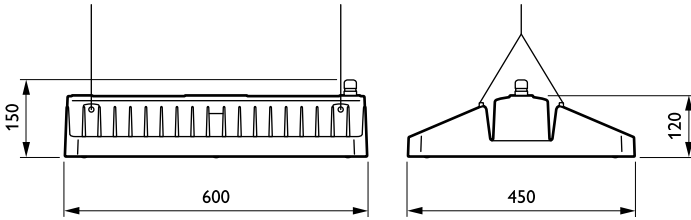

GentleSpace gen2

Dimensional drawing