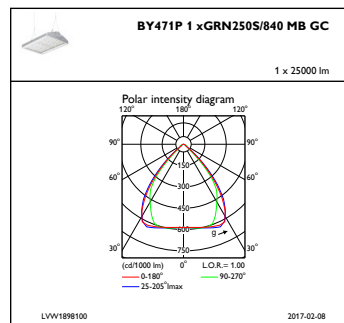

Product data

General Information			
Number of light sources	16 [16 pcs]	Embedded control	No [-]
Lamp family code	GRN250S [LED GreenLine system flux 25000 lm]	Control interface	DALI
Beam angle of light source	114 °	Connection	CE [External connector]
Light source colour	840 neutral white	Cable	Cord with plug Wieland/Adels compatible 5-pole
Cap base	- [-]	Protection class IEC	Safety class I (I)
Light source replaceable	Yes	Mounting	BR [Bracket]
Number of gear units	2 units	Coating	Swimming pool protected coating
Gear	EB [Electronic]	Glow-wire test	850/5 [Temperature 850 °C, duration 5 s]
Driver/power unit/transformer	PSD [Power supply unit with DALI interface]	Flammability mark	D [For mounting on easily flammable surfaces]
Driver included	Yes	CE mark	CE mark
Optic type	MB [Medium beam]	ENEC mark	ENEC mark
Optical cover/lens type	GC [Clear glass]	Ball impact resistance mark	Ball Impact Resistance mark
Luminaire light beam spread	40° x 40°	Design award-winner marking	Design Award Winner 2014

Mechanical and Housing

Housing material	Aluminum
Reflector material	-
Optic material	Acrylate
Optical cover/lens material	Glass
Gear tray material	Steel
Fixation material	Steel
Optical cover/lens finish	Clear
Overall length	600 mm
Overall width	450 mm
Overall height	150 mm
Colour	White
Dimensions (height x width x depth)	150 x 450 x 600 mm (5.9 x 17.7 x 23.6 in)

Initial Performance (IEC Compliant)

Initial luminous flux	25000 lm
Luminous flux tolerance	+/-7%
Initial LED luminaire efficacy	152 lm/W
Init. Corr. Colour Temperature	4000 K
Init. colour rendering index	≥80
Initial chromaticity	(0.38, 0.38) SDCM <3
Initial input power	164 W
Power consumption tolerance	+/-11%

GentleSpace gen2

Dimensional drawing

GentleSpace gen2 BY470P-BY473P

Photometric data

IFGU1_BY471P1xGRN250S840MBGC

IFPC1_BY471P1xGRN250S840MBGC