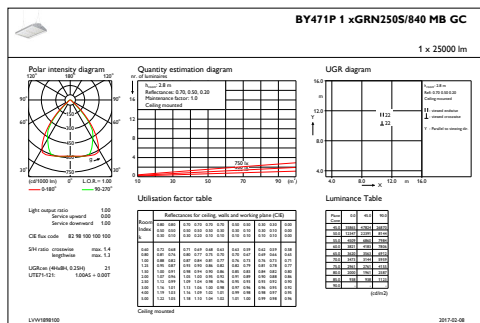

Mechanical and Housing

Housing material	Aluminum
Reflector material	-
Optic material	Acrylate
Optical cover/lens material	Glass
Gear tray material	Steel
Fixation material	Steel
Optical cover/lens finish	Clear
Overall length	600 mm
Overall width	450 mm
Overall height	150 mm
Colour	White
Dimensions (height x width x depth)	150 x 450 x 600 mm (5.9 x 17.7 x 23.6 in)

Initial Performance (IEC Compliant)

Initial luminous flux	25000 lm
Luminous flux tolerance	+/-7%
Initial LED luminaire efficacy	152 lm/W
Init. Corr. Colour Temperature	4000 K
Init. colour rendering index	≥80
Initial chromaticity	(0.38, 0.38) SDCM <3
Initial input power	164 W
Power consumption tolerance	+/-11%

GentleSpace gen2

Dimensional drawing

GentleSpace gen2 BY470P-BY473P

Photometric data

IFGU1_BY471P1xGRN250S840MBGC

IFPC1_BY471P1xGRN250S840MBGC