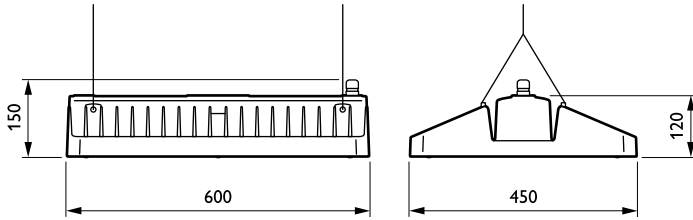

GentleSpace gen2

Dimensional drawing