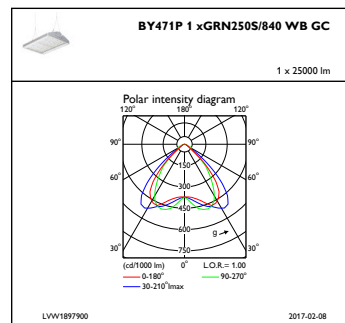

Product data

General Information			
Number of light sources	16 [16 pcs]	Luminaire light beam spread	44° x 42°
Lamp family code	GRN250S [LED GreenLine system flux 25000 lm]	Embedded control	No [-]
Beam angle of light source	114°	Control interface	DALI
Light source colour	840 neutral white	Connection	CE [External connector]
Cap base	- [-]	Cable	Cord with plug Wieland/Adels compatible 5-pole
Light source replaceable	Yes	Protection class IEC	Safety class I (I)
Number of gear units	2 units	Mounting	SMT [Suspension set twin, triangle]
Gear	EB [Electronic]	Coating	-
Driver/power unit/transformer	PSD-CLO [Power supply unit with DALI interface and constant light output]	Glow-wire test	850/5 [Temperature 850 °C, duration 5 s]
Driver included	Yes	Flammability mark	D [For mounting on easily flammable surfaces]
Optic type	WB [Wide beam]	CE mark	CE mark
Optical cover/lens type	GC [Clear glass]	ENEC mark	ENEC mark
		Ball impact resistance mark	-

Controls and Dimming

Dimmable	Yes
----------	-----

Mechanical and Housing

Housing material	Aluminum
Reflector material	-
Optic material	Acrylate
Optical cover/lens material	Glass
Gear tray material	Steel
Fixation material	Stainless steel
Optical cover/lens finish	Clear
Overall length	600 mm
Overall width	450 mm
Overall height	150 mm
Colour	Silver
Dimensions (height x width x depth)	150 x 450 x 600 mm (5.9 x 17.7 x 23.6 in)

Application Conditions

Ambient temperature range	-30 to +45 °C
Performance ambient temperature Tq	25 °C
Maximum dimming level	10%
Suitable for random switching	No

Product Data

Full product code	871869632260400
Order product name	BY471P GRN250S/840 PSD-CLO WB GC SI
EAN/UPC – product	8718696322604
Order code	32260400
Numerator – quantity per pack	1
Numerator – packs per outer box	1
Material no. (12NC)	910930206020
Net weight (piece)	15.600 kg

GentleSpace gen2

Dimensional drawing

GentleSpace gen2 BY470P-BY473P

Photometric data

IFGU1_BY471P1xGRN250S840WBGC

IFPC1_BY471P1xGRN250S840WBGC