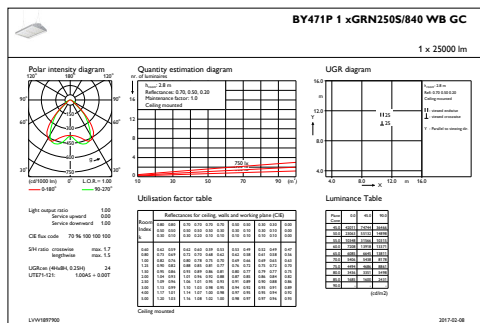

Product data

General Information			
Number of light sources	16 [16 pcs]	Luminaire light beam spread	44° x 42°
Lamp family code	GRN250S [LED GreenLine system flux 25000 lm]	Embedded control	No [-]
Beam angle of light source	114°	Control interface	DALI
Light source colour	840 neutral white	Connection	CE [External connector]
Cap base	- [-]	Cable	Cord with plug Wieland/Adels compatible 5-pole
Light source replaceable	Yes	Protection class IEC	Safety class I (I)
Number of gear units	2 units	Mounting	SMT [Suspension set twin, triangle]
Gear	EB [Electronic]	Coating	-
Driver/power unit/transformer	PSD-CLO [Power supply unit with DALI interface and constant light output]	Glow-wire test	850/5 [Temperature 850 °C, duration 5 s]
Driver included	Yes	Flammability mark	D [For mounting on easily flammable surfaces]
Optic type	WB [Wide beam]	CE mark	CE mark
Optical cover/lens type	GC [Clear glass]	ENEC mark	ENEC mark
		Ball impact resistance mark	-

Controls and Dimming

Dimmable	Yes
----------	-----

Mechanical and Housing

Housing material	Aluminum
Reflector material	-
Optic material	Acrylate
Optical cover/lens material	Glass
Gear tray material	Steel
Fixation material	Stainless steel
Optical cover/lens finish	Clear
Overall length	600 mm
Overall width	450 mm
Overall height	150 mm
Colour	Silver
Dimensions (height x width x depth)	150 x 450 x 600 mm (5.9 x 17.7 x 23.6 in)

GentleSpace gen2

Dimensional drawing

GentleSpace gen2 BY470P-BY473P

Photometric data

IFGU1_BY471P1xGRN250S840WBGC

IFPC1_BY471P1xGRN250S840WBGC