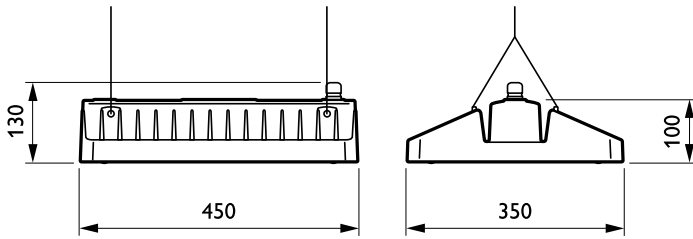

Mechanical and Housing

Housing material	Aluminum
Reflector material	-
Optic material	Acrylate
Optical cover/lens material	Glass
Gear tray material	Steel
Fixation material	Stainless steel
Optical cover/lens finish	Clear
Overall length	450 mm
Overall width	350 mm
Overall height	130 mm
Colour	White
Dimensions (height x width x depth)	130 x 350 x 450 mm (5.1 x 13.8 x 17.7 in)

Application Conditions

Ambient temperature range	-30 to +45 °C
Performance ambient temperature Tq	25 °C
Maximum dimming level	10%
Suitable for random switching	No

Product Data

Full product code	871869632264200
Order product name	BY470P GRN130S/840 PSD HRO GC WH
EAN/UPC – product	8718696322642
Order code	32264200
Numerator – quantity per pack	1
Numerator – packs per outer box	1
Material no. (12NC)	910930206024
Net weight (piece)	9.300 kg

GentleSpace gen2

Dimensional drawing

GentleSpace gen2 BY470P-BY473P

Photometric data

IFGU1_BY470P1xGRN130S840HROGC

IFPC1_BY470P1xGRN130S840HROGC