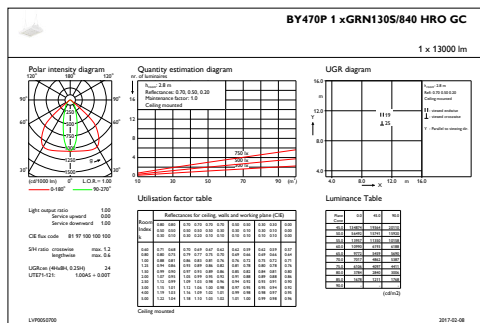

Mechanical and Housing

Housing material	Aluminum
Reflector material	-
Optic material	Acrylate
Optical cover/lens material	Glass
Gear tray material	Steel
Fixation material	Stainless steel
Optical cover/lens finish	Clear
Overall length	450 mm
Overall width	350 mm
Overall height	130 mm
Colour	White
Dimensions (height x width x depth)	130 x 350 x 450 mm (5.1 x 13.8 x 17.7 in)

Initial Performance (IEC Compliant)

Initial luminous flux	13000 lm
Luminous flux tolerance	+/-7%
Initial LED luminaire efficacy	149 lm/W
Init. Corr. Colour Temperature	4000 K
Init. colour rendering index	≥80
Initial chromaticity	(0.38, 0.38) SDCM <3
Initial input power	87 W
Power consumption tolerance	+/-11%

Application Conditions

Ambient temperature range	-30 to +45 °C
Performance ambient temperature Tq	25 °C
Maximum dimming level	10%
Suitable for random switching	No

Product Data

Full product code	871869632264200
Order product name	BY470P GRN130S/840 PSD HRO GC WH
EAN/UPC – product	8718696322642
Order code	32264200
Numerator – quantity per pack	1
Numerator – packs per outer box	1
Material no. (12NC)	910930206024
Net weight (piece)	9.300 kg

GentleSpace gen2

Dimensional drawing

GentleSpace gen2 BY470P-BY473P

Photometric data

IFGU1_BY470P1xGRN130S840HROGC

IFPC1_BY470P1xGRN130S840HROGC