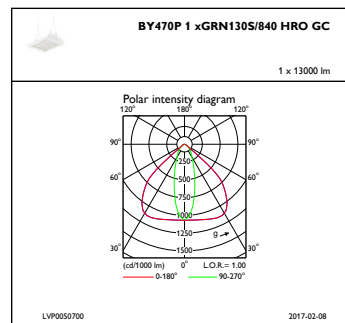

Mechanical and Housing

Housing material	Aluminum
Reflector material	-
Optic material	Acrylate
Optical cover/lens material	Glass
Gear tray material	Steel
Fixation material	Stainless steel
Optical cover/lens finish	Clear
Overall length	450 mm
Overall width	350 mm
Overall height	130 mm
Colour	White
Dimensions (height x width x depth)	130 x 350 x 450 mm (5.1 x 13.8 x 17.7 in)

Initial Performance (IEC Compliant)

Initial luminous flux	13000 lm
Luminous flux tolerance	+/-7%
Initial LED luminaire efficacy	149 lm/W
Init. Corr. Colour Temperature	4000 K
Init. colour rendering index	≥80
Initial chromaticity	(0.38, 0.38) SDCM <3
Initial input power	87 W
Power consumption tolerance	+/-11%

Application Conditions

Ambient temperature range	-30 to +45 °C
Performance ambient temperature Tq	25 °C
Maximum dimming level	10%
Suitable for random switching	No

Product Data

Full product code	871869632264200
Order product name	BY470P GRN130S/840 PSD HRO GC WH
EAN/UPC – product	8718696322642
Order code	32264200
Numerator – quantity per pack	1
Numerator – packs per outer box	1
Material no. (12NC)	910930206024
Net weight (piece)	9.300 kg

GentleSpace gen2

Dimensional drawing

GentleSpace gen2 BY470P-BY473P

Photometric data

IFGU1_BY470P1xGRN130S840HROGC

IFPC1_BY470P1xGRN130S840HROGC