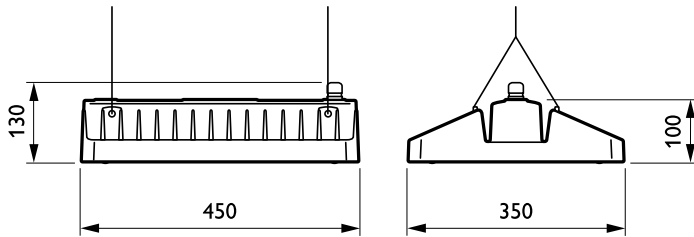

Mechanical and Housing

Housing material	Aluminium
Reflector material	-
Optic material	Acrylate
Optical cover/lens material	Polymethyl methacrylate
Gear tray material	Steel
Fixation material	Stainless steel
Optical cover/lens finish	Clear
Overall length	450 mm
Overall width	350 mm
Overall height	130 mm
Colour	Silver

GentleSpace gen2

Dimensional drawing

GentleSpace gen2 BY470P-BY473P