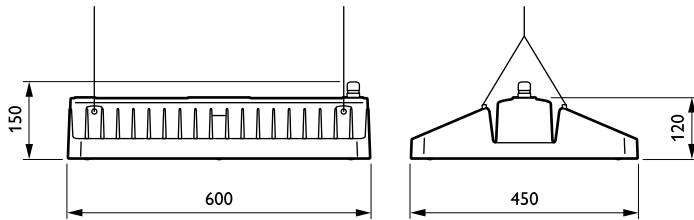

Mechanical and Housing

Housing material	Aluminium
Reflector material	-
Optic material	Acrylate
Optical cover/lens material	Polymethyl methacrylate
Gear tray material	Steel
Fixation material	Stainless steel
Optical cover/lens finish	Clear
Overall length	600 mm
Overall width	450 mm
Overall height	150 mm
Colour	Silver

GentleSpace gen2

Dimensional drawing

GentleSpace gen2 BY470P-BY473P