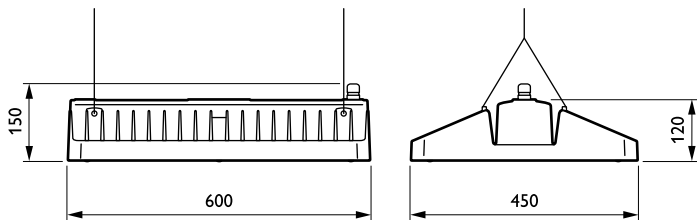

Mechanical and Housing

Housing material	Aluminum
Reflector material	-
Optic material	Acrylate
Optical cover/lens material	Polymethyl methacrylate
Gear tray material	Steel
Fixation material	Stainless steel
Optical cover/lens finish	Clear
Overall length	600 mm
Overall width	450 mm
Overall height	150 mm
Colour	Silver

GentleSpace gen2

Dimensional drawing

GentleSpace gen2 BY470P-BY473P