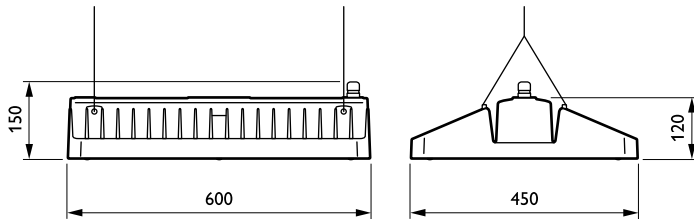

Mechanical and Housing

Housing material	Aluminum
Reflector material	-
Optic material	Acrylate
Optical cover/lens material	Polymethyl methacrylate
Gear tray material	Steel
Fixation material	Stainless steel
Optical cover/lens finish	Clear
Overall length	600 mm
Overall width	450 mm
Overall height	150 mm
Colour	Silver
Dimensions (height x width x depth)	150 x 450 x 600 mm (5.9 x 17.7 x 23.6 in)

GentleSpace gen2

Dimensional drawing

GentleSpace gen2 BY470P-BY473P