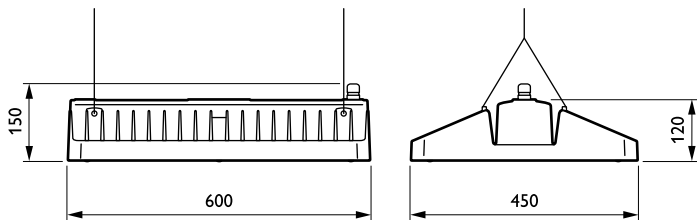

Mechanical and Housing

Housing material	Aluminium
Reflector material	-
Optic material	Acrylate
Optical cover/lens material	Polymethyl methacrylate
Gear tray material	Steel
Fixation material	Stainless steel
Optical cover/lens finish	Clear
Overall length	600 mm
Overall width	450 mm
Overall height	150 mm
Colour	Silver

GentleSpace gen2

Dimensional drawing

GentleSpace gen2 BY470P-BY473P