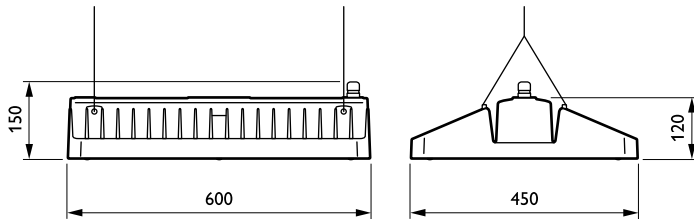

Mechanical and Housing

Housing material	Aluminum
Reflector material	-
Optic material	Acrylate
Optical cover/lens material	Acrylate
Gear tray material	Steel
Fixation material	Stainless steel
Optical cover/lens finish	Clear
Overall length	600 mm
Overall width	450 mm
Overall height	150 mm
Colour	Silver
Dimensions (height x width x depth)	150 x 450 x 600 mm (5.9 x 17.7 x 23.6 in)

GentleSpace gen2

Dimensional drawing

GentleSpace gen2 BY470P-BY473P